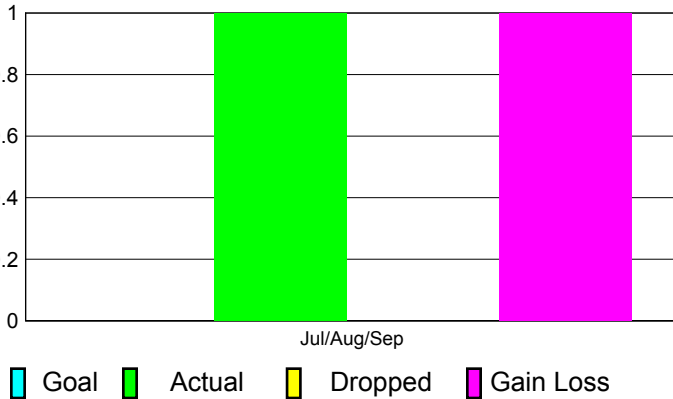

## CLUBS

**Club Results**  
2012-2013

**Clubs**  
2011-2012

Month	New Club Goal	Actual New Clubs	Actual Dropped Clubs	Gain/Loss of Clubs	Gain/Loss of Clubs
Jul/Aug/Sep		1	0	1	0
<b>Totals</b>		<b>1</b>	<b>0</b>	<b>1</b>	<b>0</b>

### Club Results 2012-2013

Goal, New, Dropped, Gain/Loss

### Comparison of Club Gain/Loss

Current Year Compared to the Previous Year