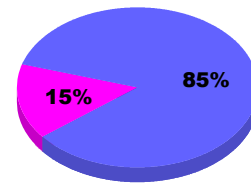

Jul/Aug/Sep

Male Female