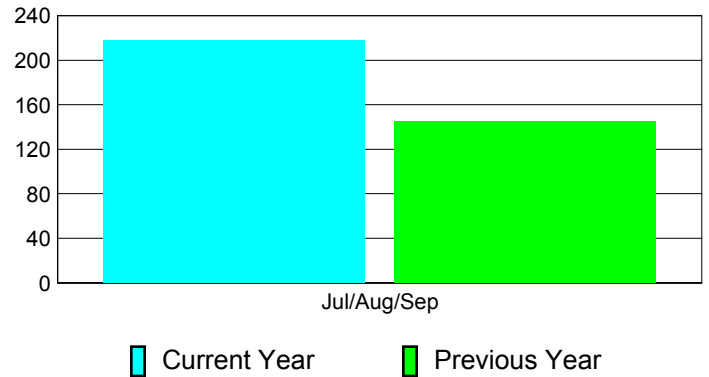

Gender Comparison 2012-2013

Jul/Aug/Sep

Male Female