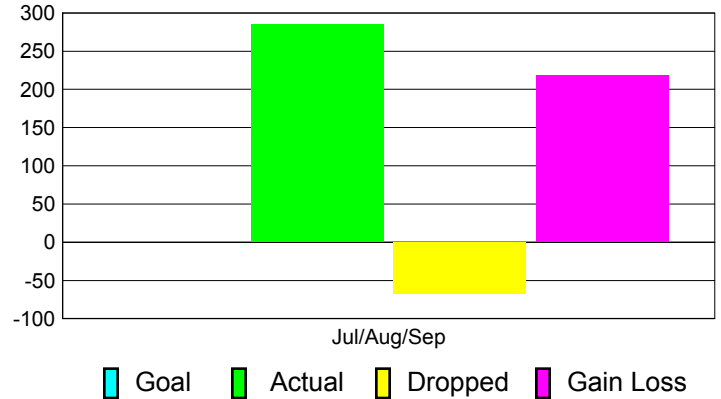

### YTD Status Quo Clubs 2012-2013

Status Quo Clubs Compared to Status Quo Members

## MEMBERSHIP

**Membership Results**  
2012-2013

**Membership**  
2011-2012

Month	Net Memb Goal	Actual New Memb	Actual Dropped Memb	Gain/Loss of Memb	Gain/Loss of Memb
Jul/Aug/Sep		285	-67	218	145
<b>Totals</b>		<b>285</b>	<b>-67</b>	<b>218</b>	<b>145</b>

### Membership Results 2012-2013

Goal, New, Dropped, Gain/Loss

### Comparison of Membership Gain/Loss

Current Year Compared to the Previous Year